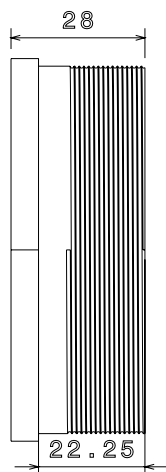

PRODUCT CODE: MBBL9
MALE BRASS BUSH: LONG

DESCRIPTION

3" Male Brass Bush: Long

FINISH

Self Colour

MATERIAL

Brass

PACKAGING

Packed in qty 1

ADDITIONAL NOTES

Conforms to BS EN61386-1

Isometric view

Side view

top view