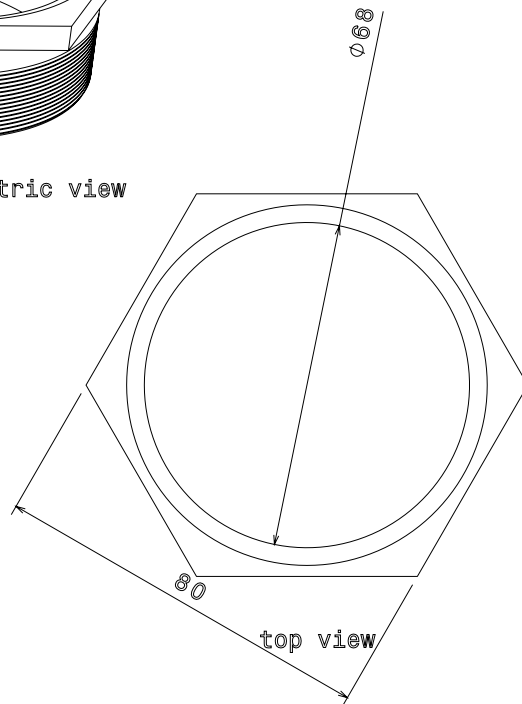

PRODUCT CODE: MBBL9
MALE BRASS BUSH: LONG

DESCRIPTION

3" Male Brass Bush: Long

FINISH

Self Colour

MATERIAL

Brass

PACKAGING

Packed in qty 1

ADDITIONAL NOTES

Conforms to BS EN61386-1

Isometric view

Side view

top view